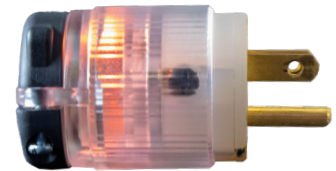

E515PL & E515CL Commercial Grade Lighted Plugs and Connectors

Standard Features:

- cULus Listed
- Light indicates power is flowing to plug or connector
- Body and shell are thermoplastic nylon
- Strain relief clamps furnished with removable inserts to accommodate varying cable diameters
- Designed for indoor use and dry locations
- For indoor use only
- Operating temperature range -40°C to 70°C

Models E515PL and E515CL are lighted to provide power-on indication

Selection Guide

Part Number	NEMA Configuration	NEMA Line Drawing	Electrical Rating	Cord Grip Range
E515CL	5-15 Connector		125V 15A	0.300 - 0.650
E515PL	5-15 Plug		125V 15A	0.300 - 0.650